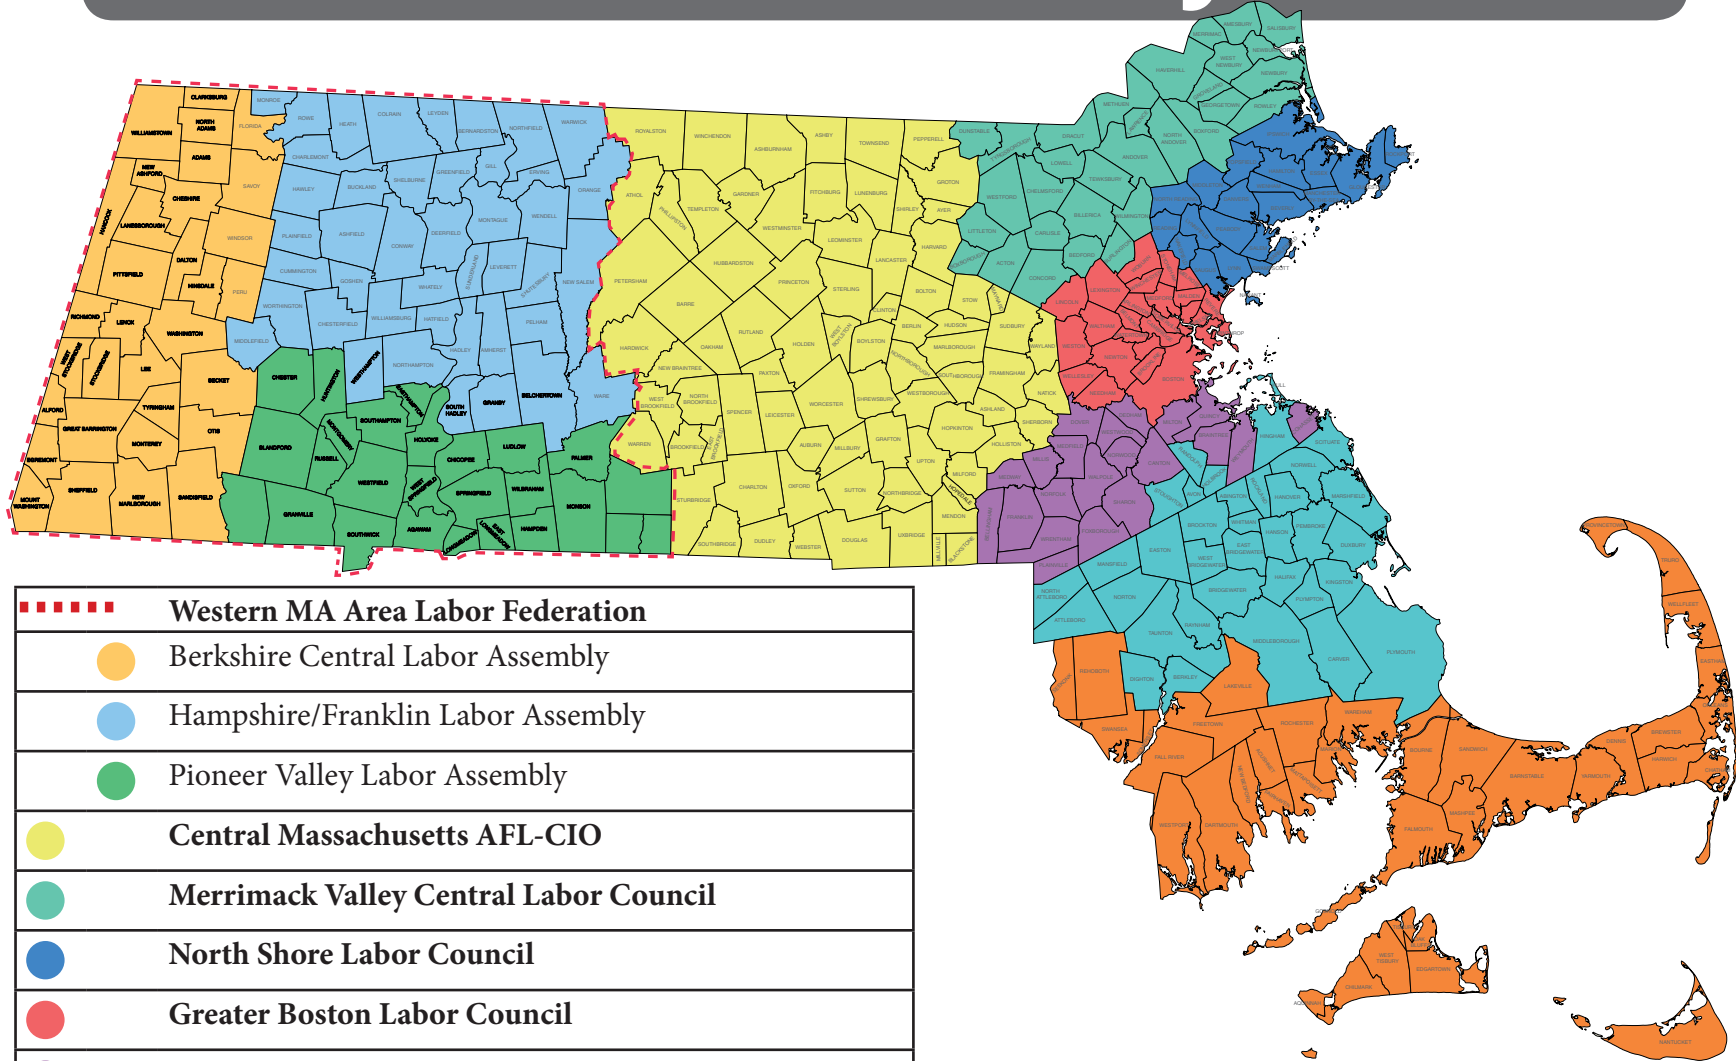

Massachusetts AFL-CIO Labor Council & Assembly Areas

■■■■■	Western MA Area Labor Federation
●	Berkshire Central Labor Assembly
●	Hampshire/Franklin Labor Assembly
●	Pioneer Valley Labor Assembly
●	Central Massachusetts AFL-CIO
●	Merrimack Valley Central Labor Council
●	North Shore Labor Council
●	Greater Boston Labor Council
●	Norfolk County Labor Council
●	Plymouth-Bristol Central Labor Council
●	Greater Southeastern Mass Labor Council